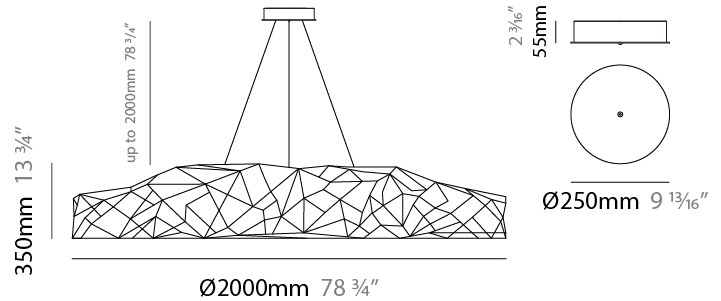

COSMOS DISC SUSPENSION

D101745-

base number   LED Dimming   Color Temperature   Finish Options

1. To build a product code in our configurator select the specify button on the base model # product page
2. To build a manual product code on this datasheet choose from the options listed below in blue font and add the suffix to the base model #

GENERAL

Series: Cosmos Disc
Brand: Quasar
Division: Design
Mounting Type: Suspension
Mounting Location: Ceiling
Subcategory: Ambient

PHYSICAL

Shape: Abstract
Diameter (mm): 2000
Diameter (in): 78 ¾
Height (mm): 350
Height (in): 13 ¾
Max. Overall Height (mm): 2350
Max. Overall Height (in): 92 ½
Light Distribution: Omnidirectional
Weight (kg): 5
Weight (lbs): 11.02
Fixture Finish: [NIC / BRA / BBR](#)
Fixture Material: Metal
Cable Details: 2000mm Cable
Upon Request: Custom Sizes

ELECTRICAL

Lamp Type: LED
Input Wattage (W): 90
Dimming: [Non-Dimming / Phase Dimming (120vac Only)](#)
Driver Included: Yes
Driver Location: Integrated
Driver Type: Constant Voltage - Universal
Driver Class: Class 2
Input Voltage (V): 120 - 277
Output Voltage (V): 12
Upon Request: (Not included - see components) Integral: 0-10Vdc dimming

LED

Number of LEDs: 150
Color Temperature (°K): [2400 / 2800](#)
Max. Delivered Lumen (lm): 4500 (2800K)
CRI: >90 CRI
Lamp Life (hrs): 50000

OPTICAL

RATINGS AND CERTIFICATIONS

Certified By: Certified for North American Standards
IP rating: IP20