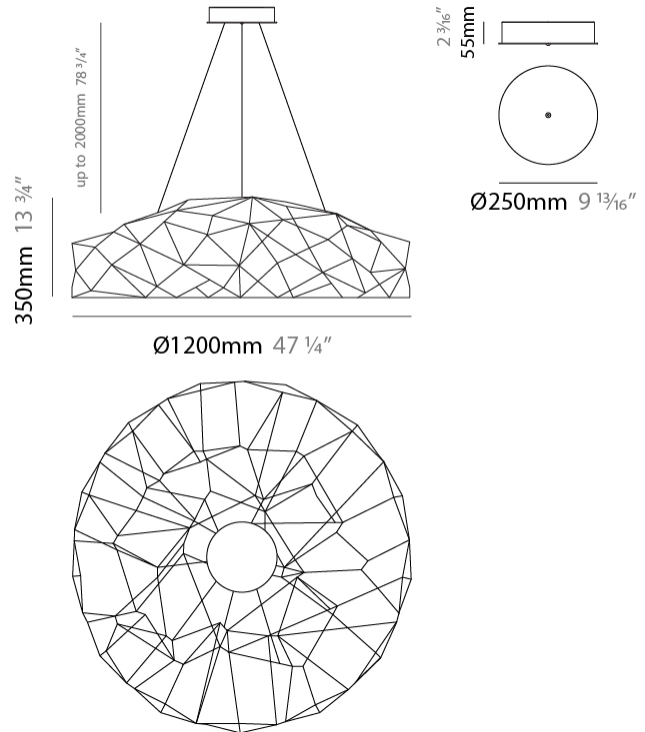

COSMOS DISC SUSPENSION

D101744-

base number   LED Dimming   Color Temperature   Finish Options

1. To build a product code in our configurator select the specify button on the base model # product page
2. To build a manual product code on this datasheet choose from the options listed below in blue font and add the suffix to the base model #

GENERAL

Series: Cosmos Disc
Brand: Quasar
Division: Design
Mounting Type: Suspension
Mounting Location: Ceiling
Subcategory: Ambient

PHYSICAL

Shape: Abstract
Diameter (mm): 1200
Diameter (in): 47 1/4
Height (mm): 350
Height (in): 13 3/4
Max. Overall Height (mm): 2350
Max. Overall Height (in): 92 1/2
Light Distribution: Omnidirectional
Weight (kg): 5
Weight (lbs): 11.02
Fixture Finish: [NIC / BRA / BBR](#)
Fixture Material: Metal
Cable Details: 2000mm Cable
Upon Request: Custom Sizes

ELECTRICAL

Lamp Type: LED
Input Wattage (W): 39
Dimming: [Non-Dimming / Phase Dimming (120vac Only)](#)
Driver Included: Yes
Driver Location: Integrated
Driver Type: Constant Voltage - Universal
Driver Class: Class 2
Input Voltage (V): 120 - 277
Output Voltage (V): 12
Upon Request: (Not included - see components) Integral: 0-10Vdc dimming

LED

Number of LEDs: 65
Color Temperature (°K): [2400 / 2800](#)
Max. Delivered Lumen (lm): 1950 (2800K)
CRI: >90 CRI
Lamp Life (hrs): 50000

OPTICAL

RATINGS AND CERTIFICATIONS

Certified By: Certified for North American Standards
IP rating: IP20