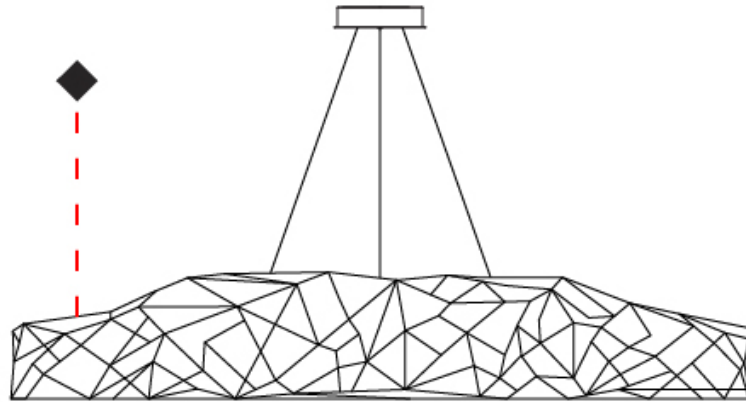

COSMOS DISC SUSPENSION

D101745-

PROJECT

TYPE

SPECIFIER

QUANTITY

DATE