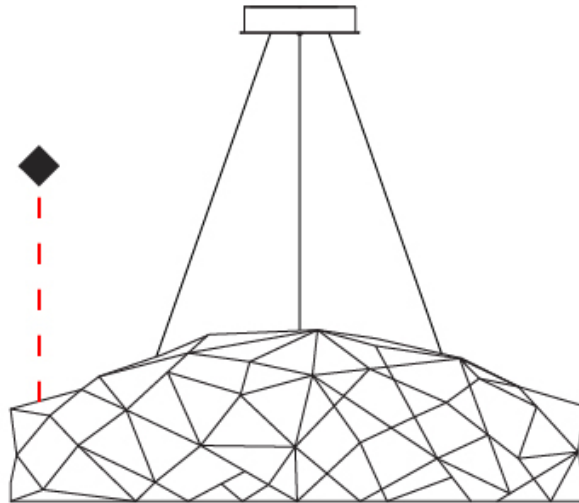

COSMOS DISC SUSPENSION

D101744-

PROJECT

TYPE

SPECIFIER

QUANTITY

DATE